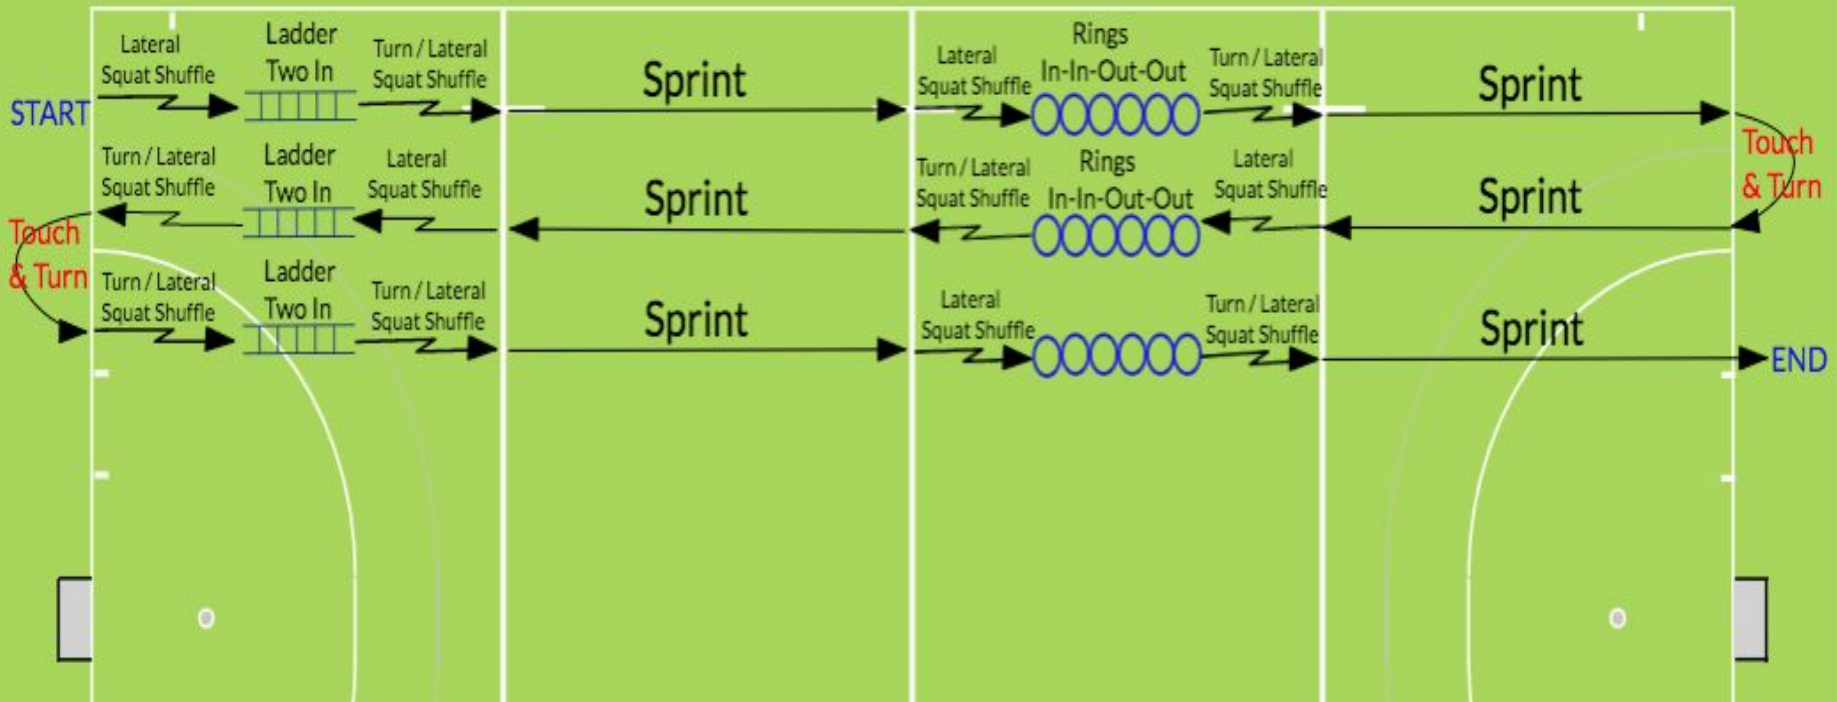

Goalie 300 Yard Shuttle

Field Player 300 Yard Shuttle